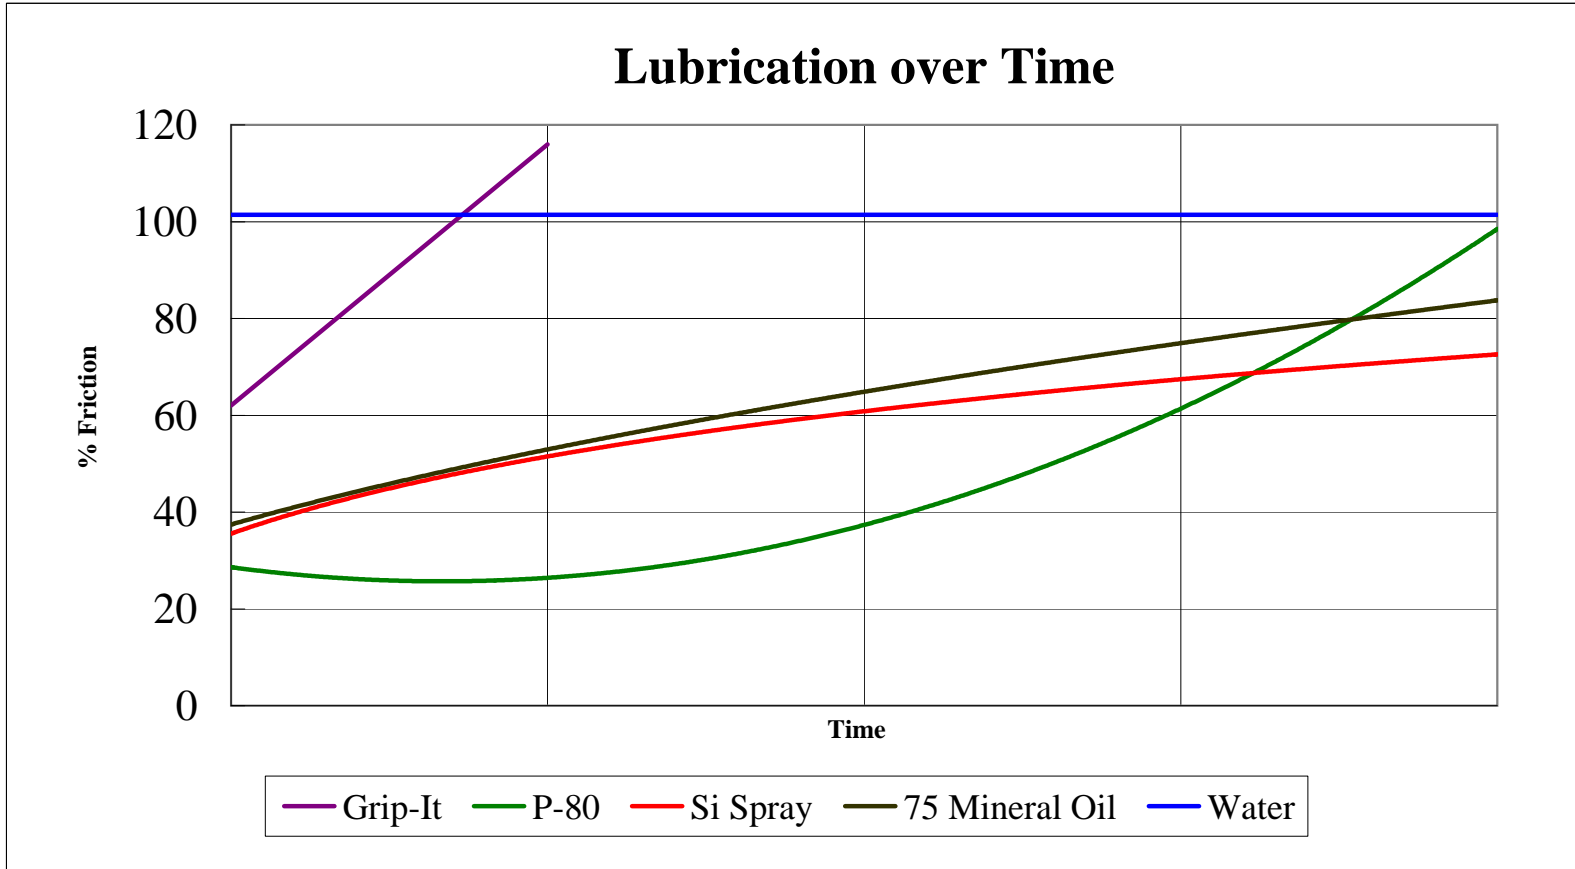

International Products

C O R P O R A T I O N

201 Connecticut Drive | Burlington, NJ 08016 | USA

609-386-8770 | Fax: 609-386-8438 | www.ipcol.com

For Pricing and Service in Europe:
Tel: 020-8857-5678 | Fax: 020-8857-1313 | saleseurope@ipcol.com
Unit 5, Green Lane Business Park | 238 Green Lane | London SE9 3TL | UK